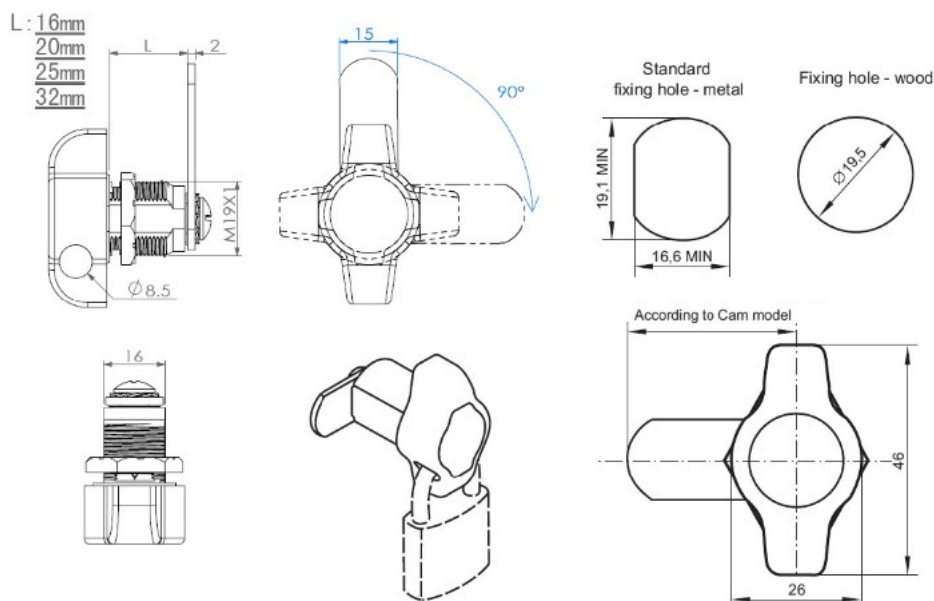

PRODUCT SHEET

Description:

Padlockable Cam Lock #300L, 90DG, $\varnothing 19 \times 20$ mm, CPL, Cam A04, Straight C/E: 40 mm, NO Anti Rotating Plate

Item number:

14.04.586-9

Units	Box	Carton	HS Code	Barcode
Pcs.	15	150	8301300000	
				5704866469166